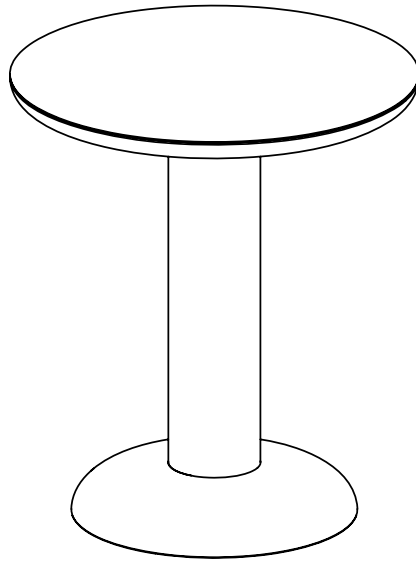

COFFEE THING

			RRP	style number
size	H: 45.6 x W: 40 x D: 40 cm	EUR	500	R1066
weight	6.2 kg			
colli		DKK	3750	
packaging measurements (inner)	H: 12.3 x W: 40.8 x D: 40.8 cm