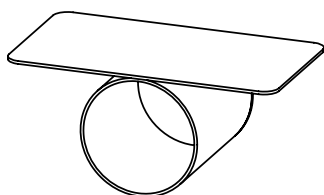

#### PIPELINE DUO WALL SHELF

---

			RRP	style number
size	H: 8.5 x W:76 x D:26.2 cm	EUR	250	R1061
weight	3.60 kg			
colli		DKK	1875	
packaging measurements (inner)	H: 10 x W: 77.2 x D: 27.2 cm			

Blue

Red