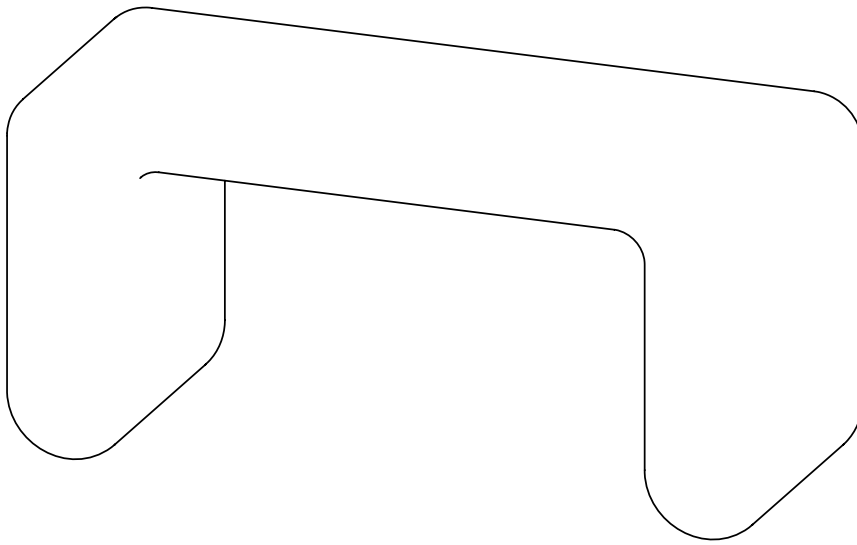

Natural

CORK BENCH

			RRP	style number
size	H: 44 x W: 92 x D: 34 cm	EUR	1300	R1067
weight	14.9 kg			
colli		DKK	9750	
packaging measurements (inner)