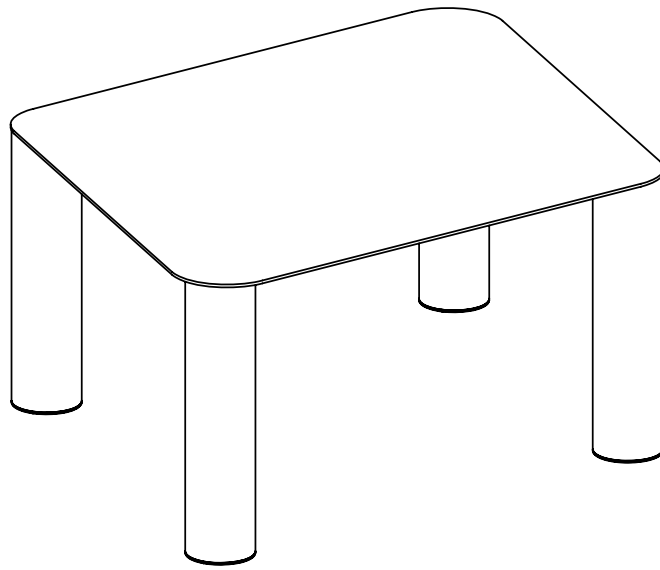

Red

Pearl
White

Moss
Green

PIPELINE COFFEE TABLE

			RRP	style number
size	H: 38.2 x W: 73.5 x D: 90.7 cm	EUR	750	R1063
weight	11.5 kg			
colli		DKK	5625	
packaging measurements (inner)	H: 11.5 x W: 106 x D: 80.5 cm